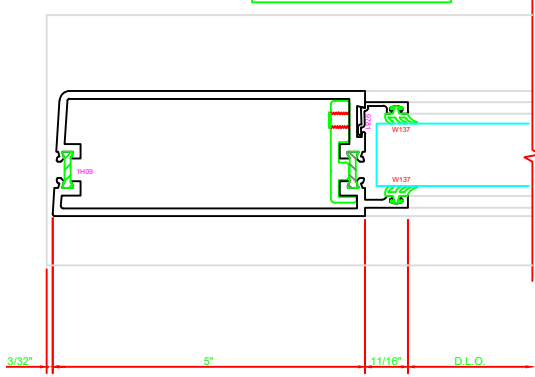

300 STILE
S/A D502 FOR OFFSET PIVOTS

ERASE NOTE
BUTT HINGES CAN NOT BE USED
WITH THERMASTILE DOORS

301 STILE
S/A D502 FOR OFFSET PIVOTS

ERASE NOTE
BUTT HINGES CAN NOT BE USED
WITH THERMASTILE DOORS

100 TOP RAIL
S/A D502

ERASE NOTE
TOP RAIL FOR SURFACE CLOSERS
OR DORMA TYPE C.O.C., NOT LCN
C.O.C.

200 BOTTOM RAIL
S/A D502