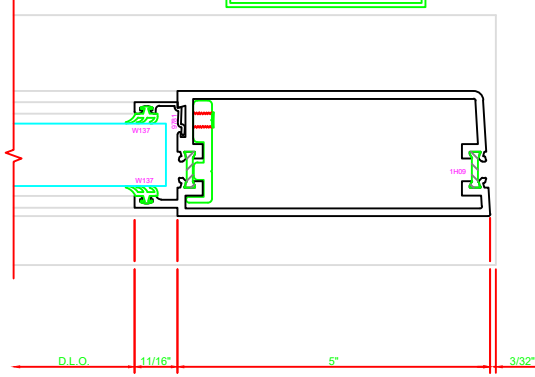

300 STILE
S/A D502 FOR OFFSET PIVOTS

ERASE NOTE
BUTT HINGES CAN NOT BE USED
WITH THERMASTILE DOORS

301 STILE
S/A D502 FOR OFFSET PIVOTS

ERASE NOTE
BUTT HINGES CAN NOT BE USED
WITH THERMASTILE DOORS

100 TOP RAIL
S/A D502

ERASE NOTE
TOP RAIL FOR SURFACE CLOSERS
OR DORMA TYPE C.O.C., NOT LCN
C.O.C.

200 BOTTOM RAIL
S/A D502