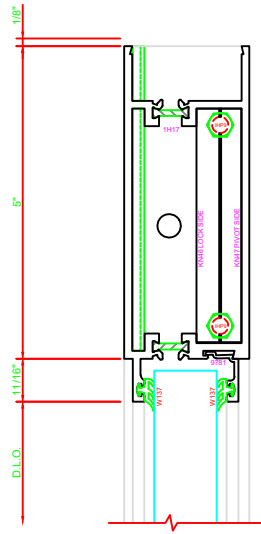

300 STILE
S/A D502 FOR OFFSET PIVOTS

ERASE NOTE
BUTT HINGES CAN NOT BE USED
WITH THERMASTILE DOORS

301 STILE
S/A D502 FOR OFFSET PIVOTS

ERASE NOTE
BUTT HINGES CAN NOT BE USED
WITH THERMASTILE DOORS

100 TOP RAIL
S/A D502

ERASE NOTE
TOP RAIL FOR SURFACE CLOSERS
OR DORMA TYPE C.O.C., NOT LCN
C.O.C.

200 BOTTOM RAIL
S/A D502