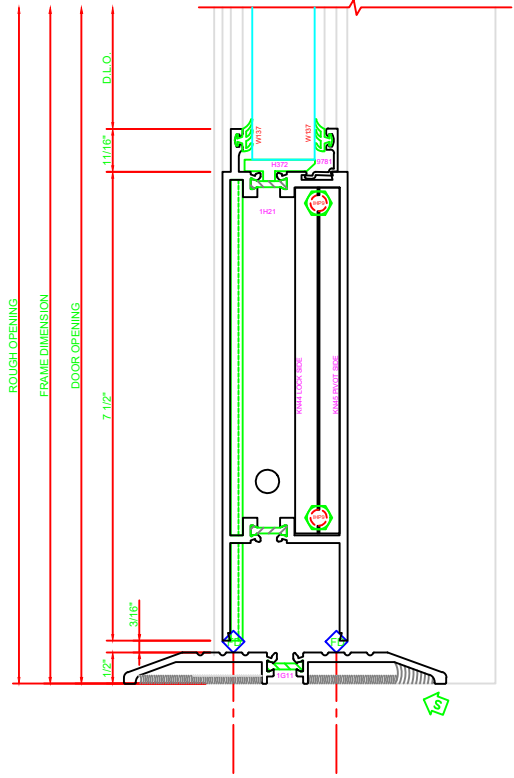

300 STILE
S/A D502 FOR OFFSET PIVOTS

ERASE NOTE
BUTT HINGES CAN NOT BE USED
WITH THERMASTILE DOORS

301 STILE
S/A D502 FOR OFFSET PIVOTS

ERASE NOTE
BUTT HINGES CAN NOT BE USED
WITH THERMASTILE DOORS

100 TOP RAIL
S/A D502

ERASE NOTE
TOP RAIL FOR SURFACE CLOSERS
OR DORMA TYPE C.O.C., NOT LCN
C.O.C.

200 BOTTOM RAIL
S/A D502